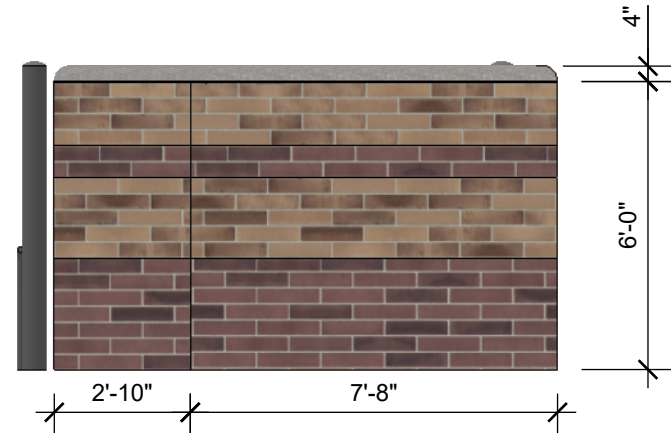

FRONT VIEW

LEFT SIDE VIEW

RIGHT SIDE VIEW

PROPOSED WAFFLE HOUSE

KYLE PKWY - KYLE, TX

STANDARD DUMPSTER W/ GATE
QUIK-BRIK FLASHED "MAROUS BLEND" & "AUTUMN BLEND"

SCALE: 1/4" = 1'-0"

DATE: 06/03/22