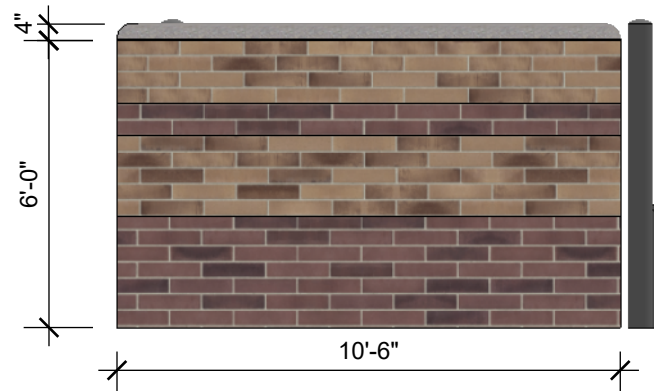

FRONT VIEW

LEFT SIDE VIEW

RIGHT SIDE VIEW

PROPOSED WAFFLE HOUSE

KYLE PKWY - KYLE, TX

STANDARD DUMPSTER W/ GATE
QUIK-BRIK FLASHED "MAROUS BLEND" & "AUTUMN BLEND"

SCALE: 1/4" = 1'-0"

DATE: 06/03/22