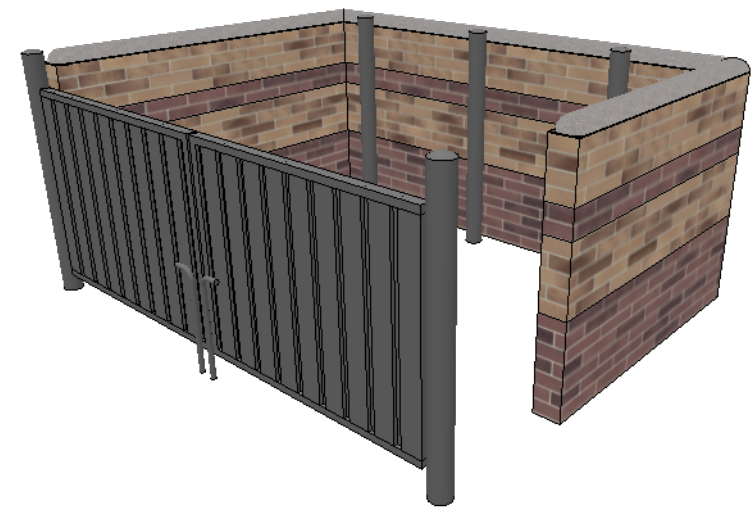

FRONT VIEW

LEFT SIDE VIEW

RIGHT SIDE VIEW

PROPOSED WAFFLE HOUSE

KYLE PKWY - KYLE, TX

STANDARD DUMPSTER W/ GATE
QUIK-BRIK FLASHED "MAROUS BLEND" & "AUTUMN BLEND"

SCALE: 1/4" = 1'-0"

DATE: 06/03/22