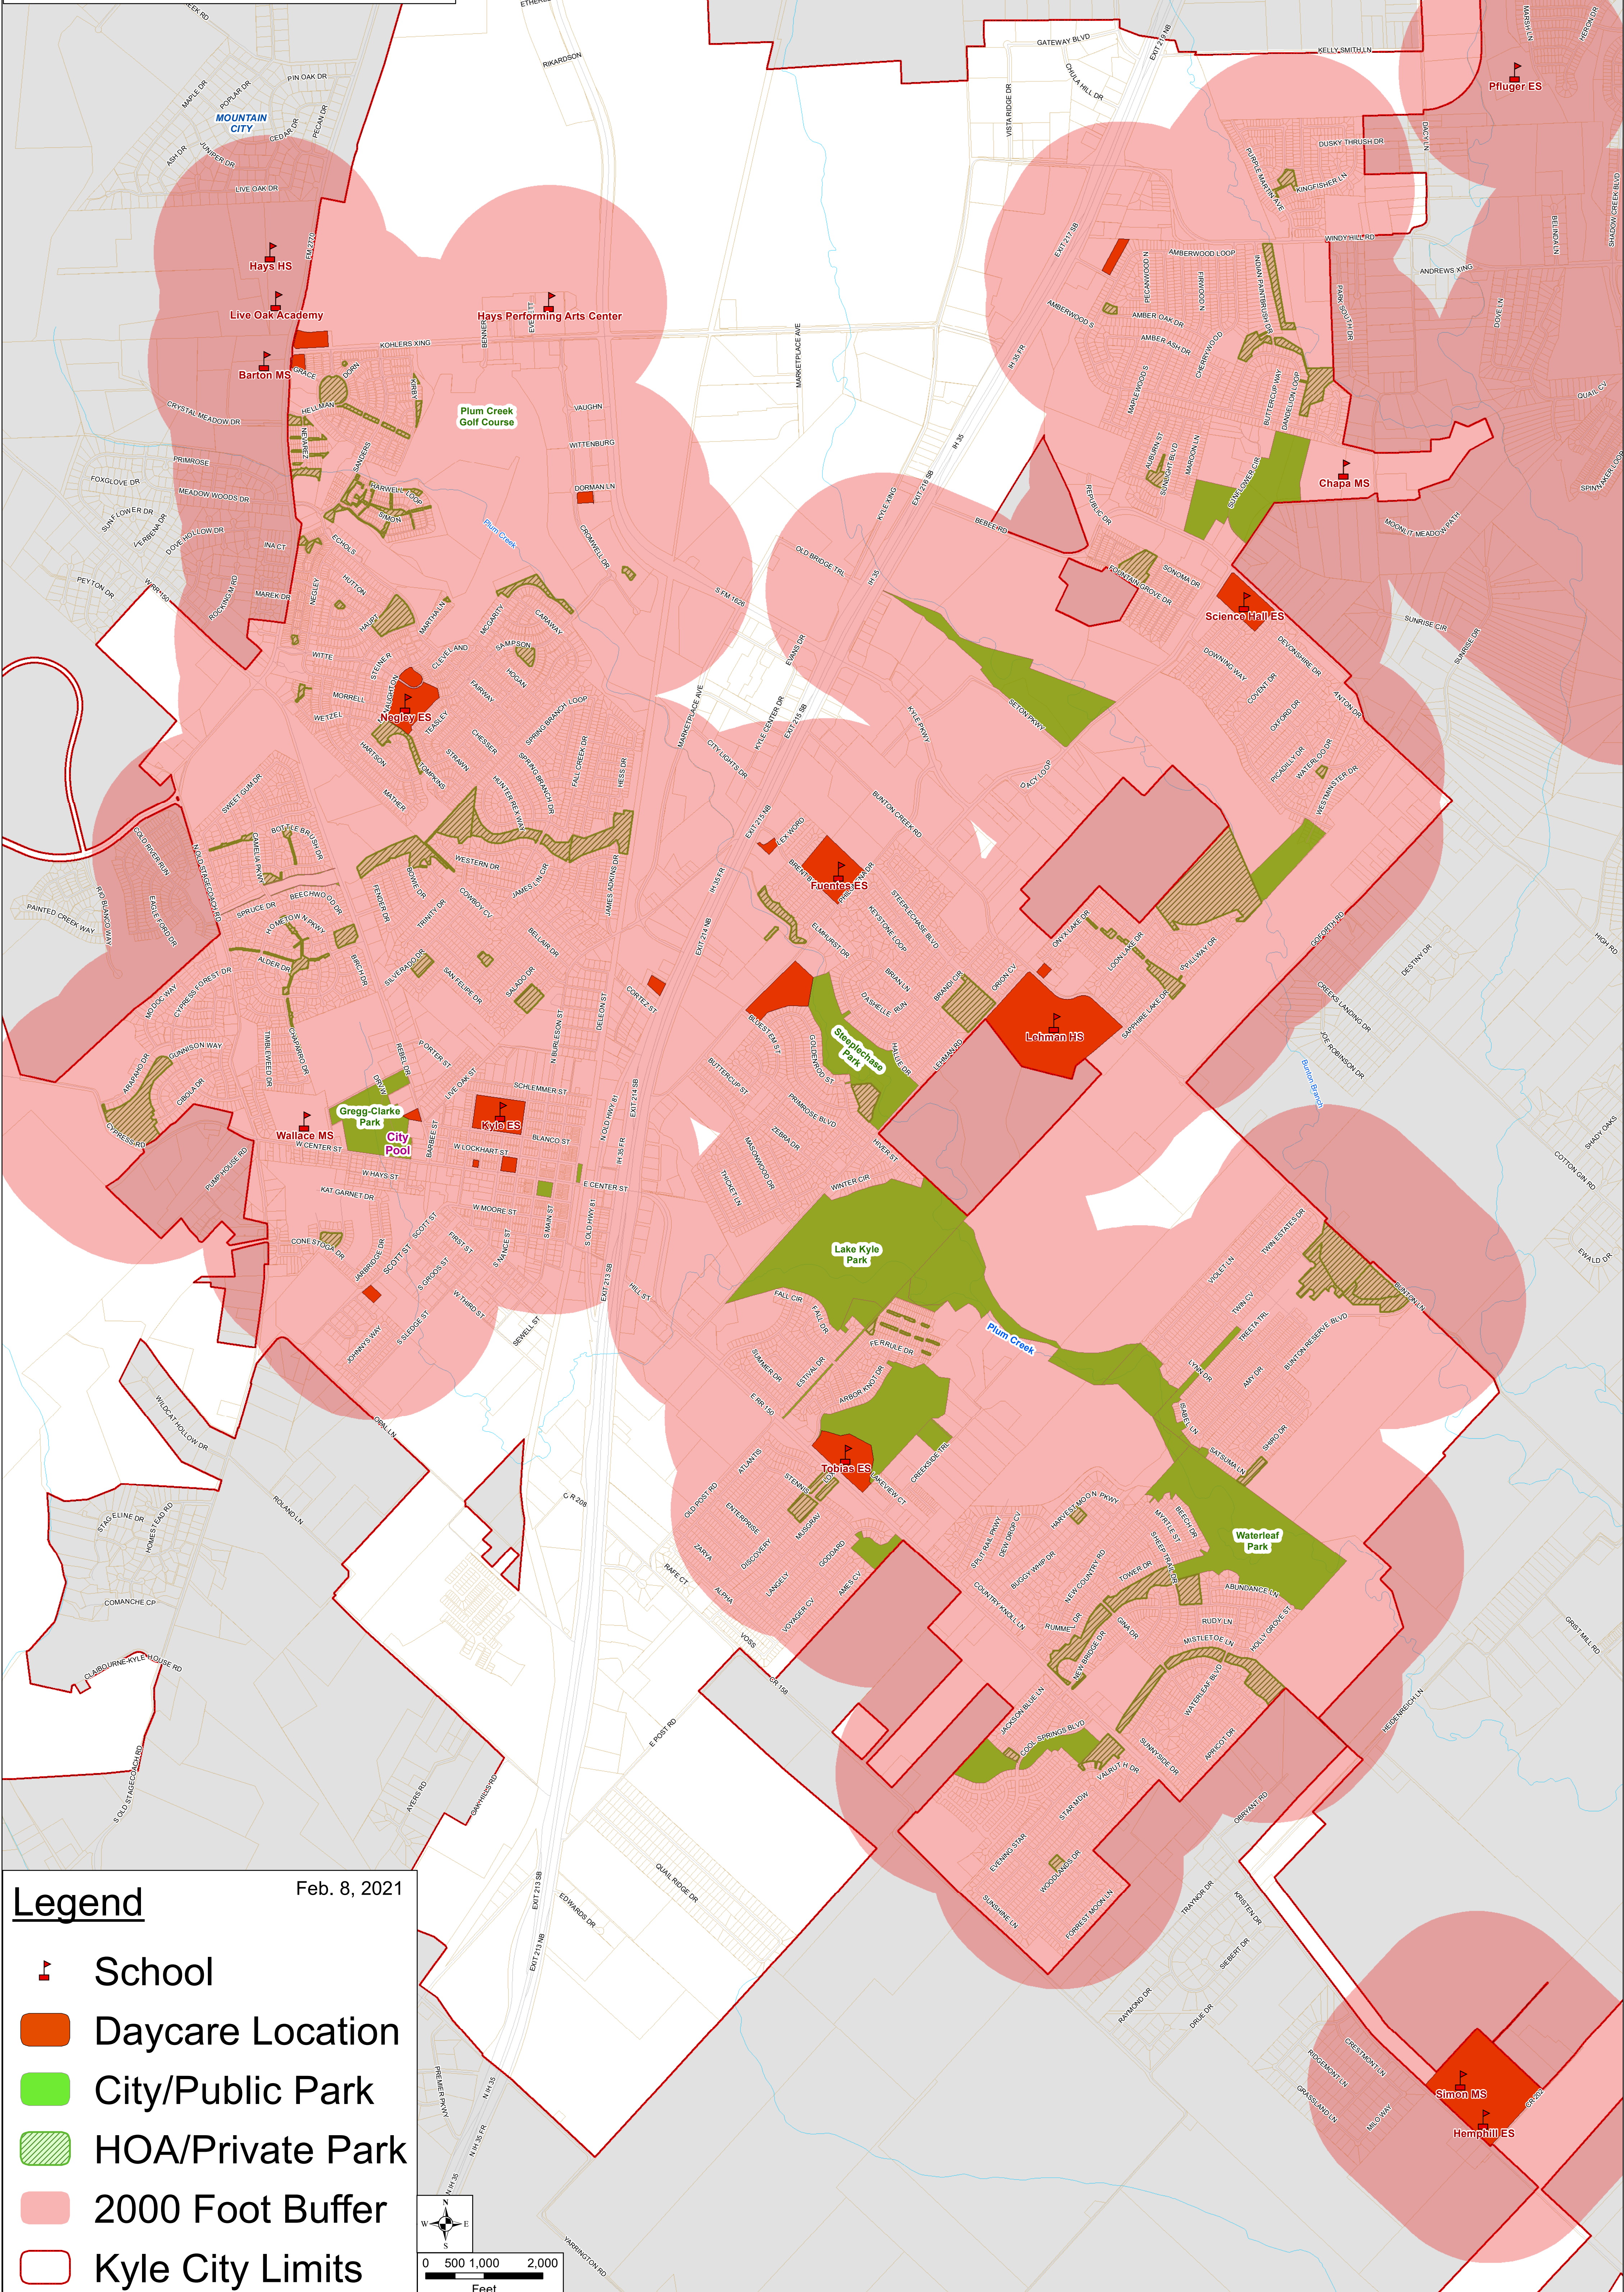

# Child Safety Zones

2000 Feet

from Schools, Daycares, and Parks

## Legend

Feb. 8, 2021

- School
- Daycare Location
- City/Public Park
- HOA/Private Park
- 2000 Foot Buffer
- Kyle City Limits