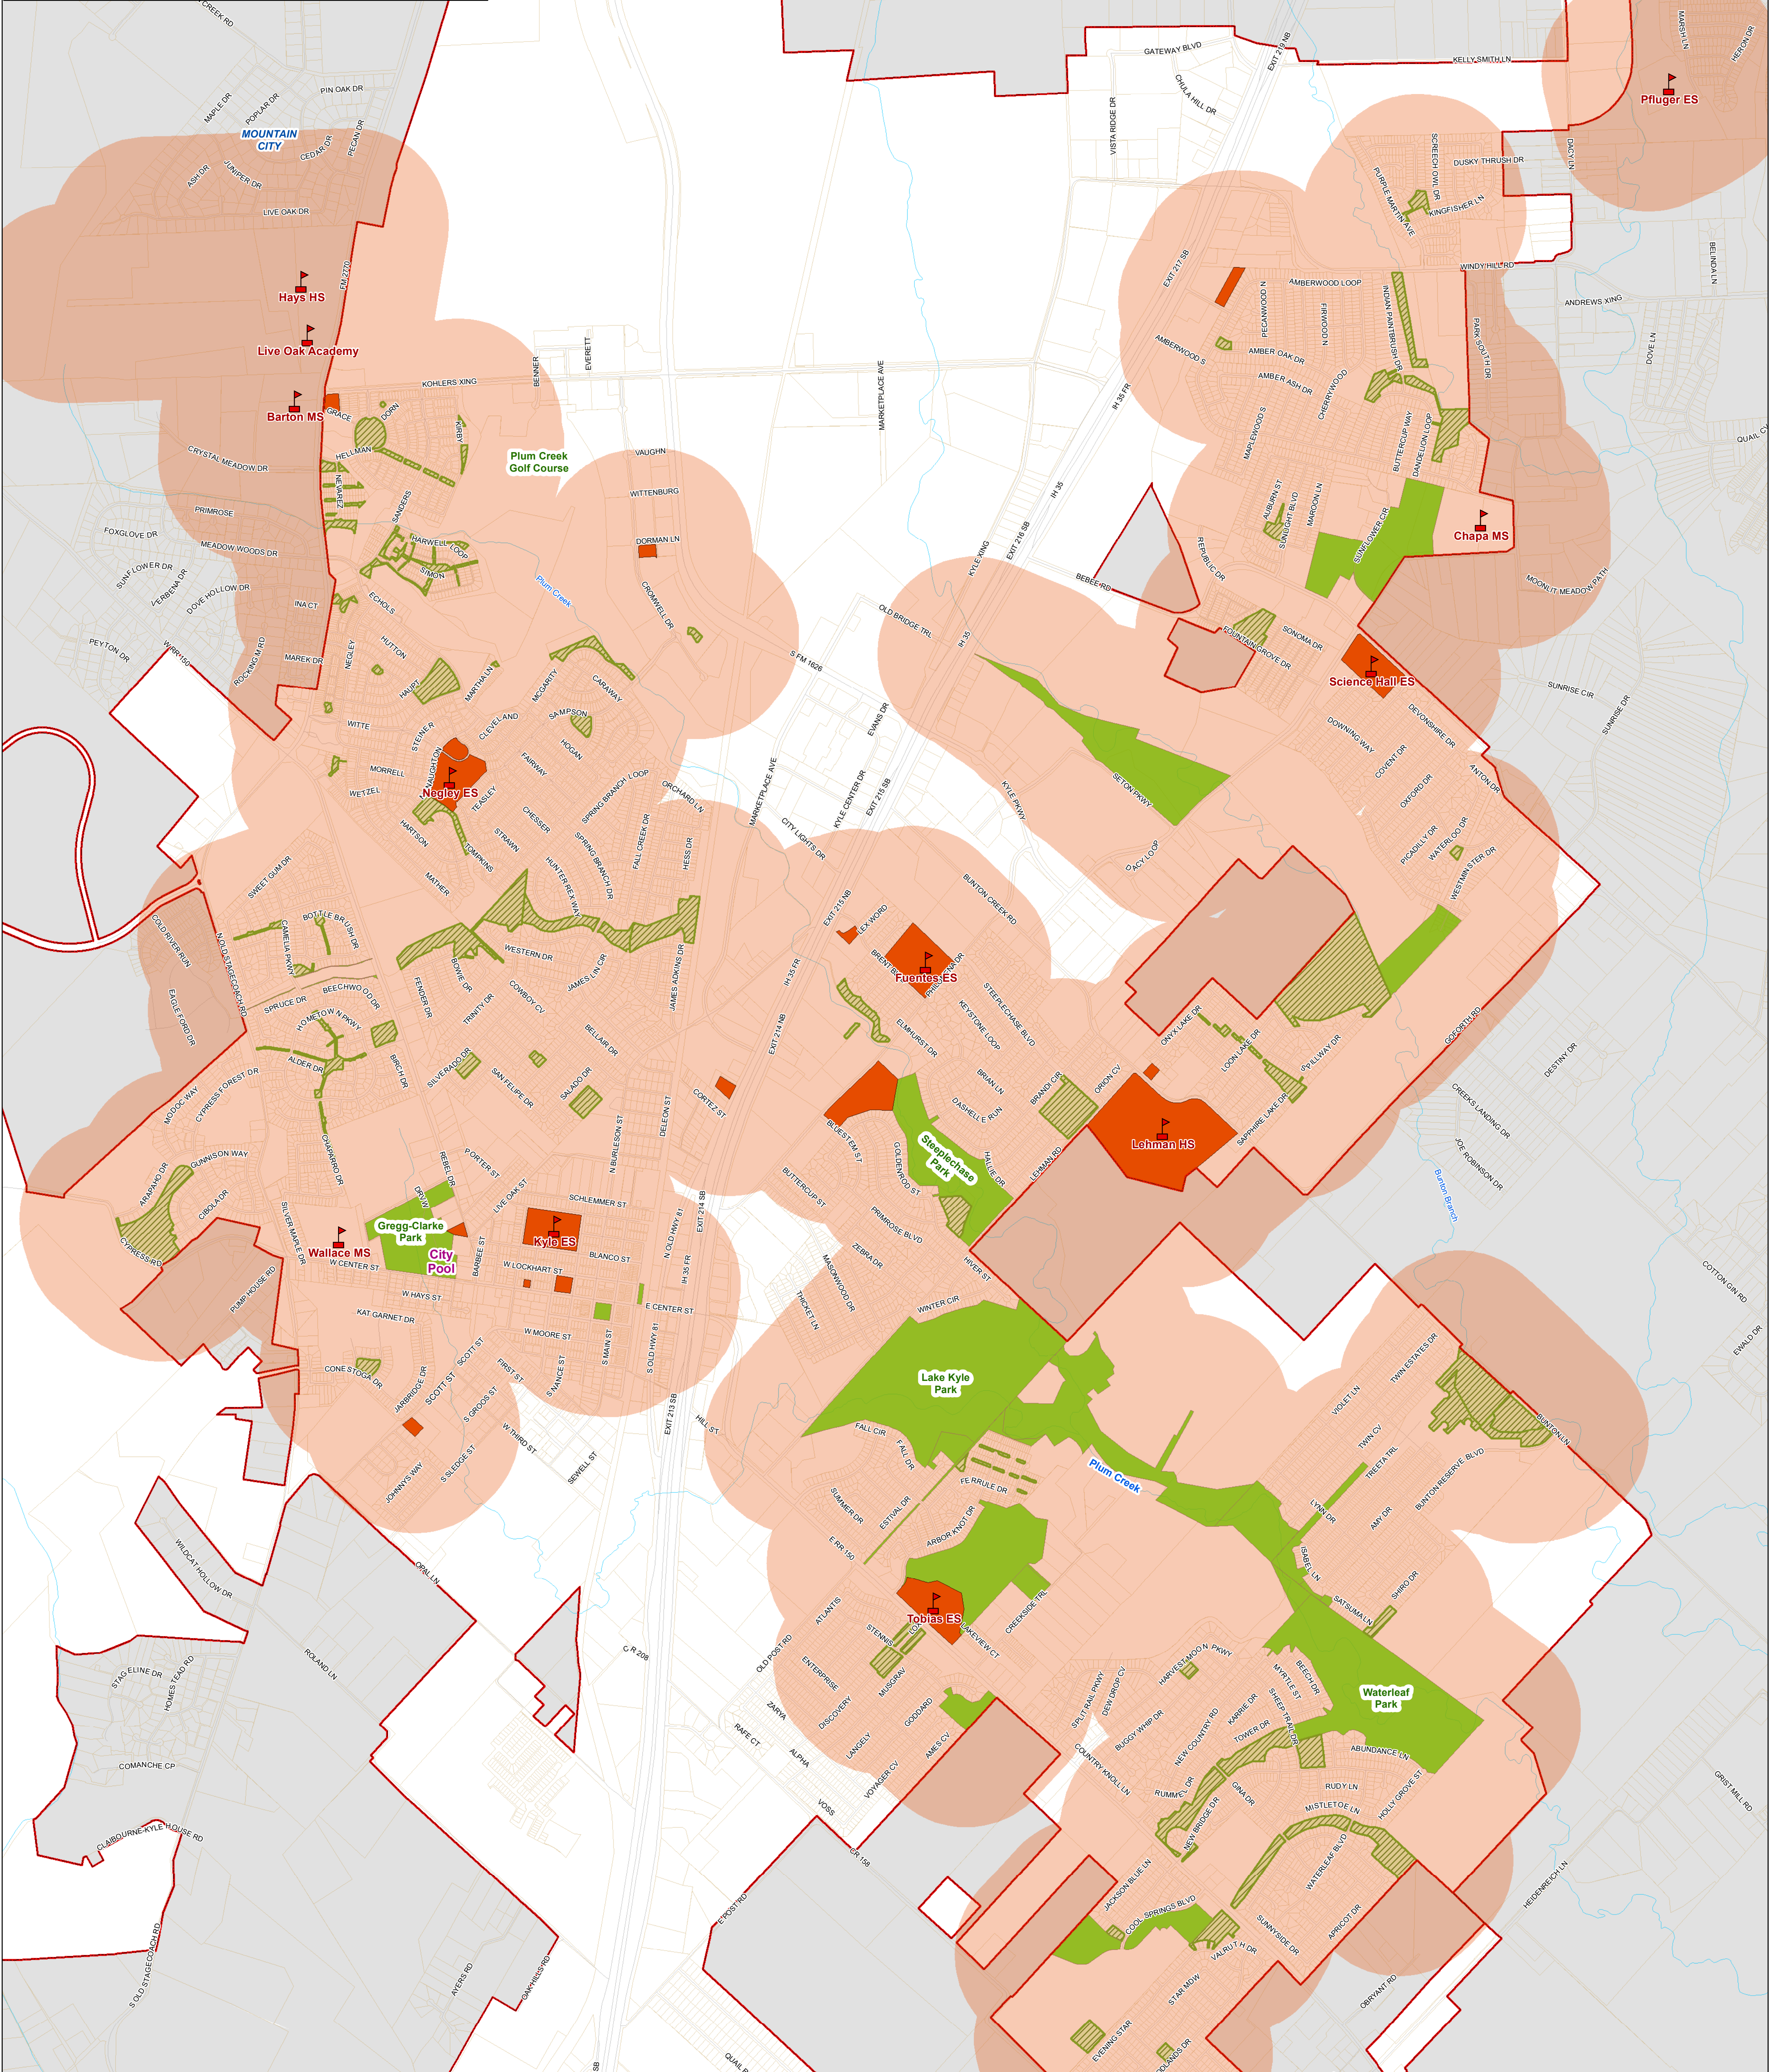

# Child Safety Zones

## City of Kyle

### Legend

-  School
-  Daycare Location
-  City/Public Park
-  HOA/Private Park
-  1500 Ft Buffer
-  Kyle City Limits

May 22, 2019

Simon MS  
Hempfling ES