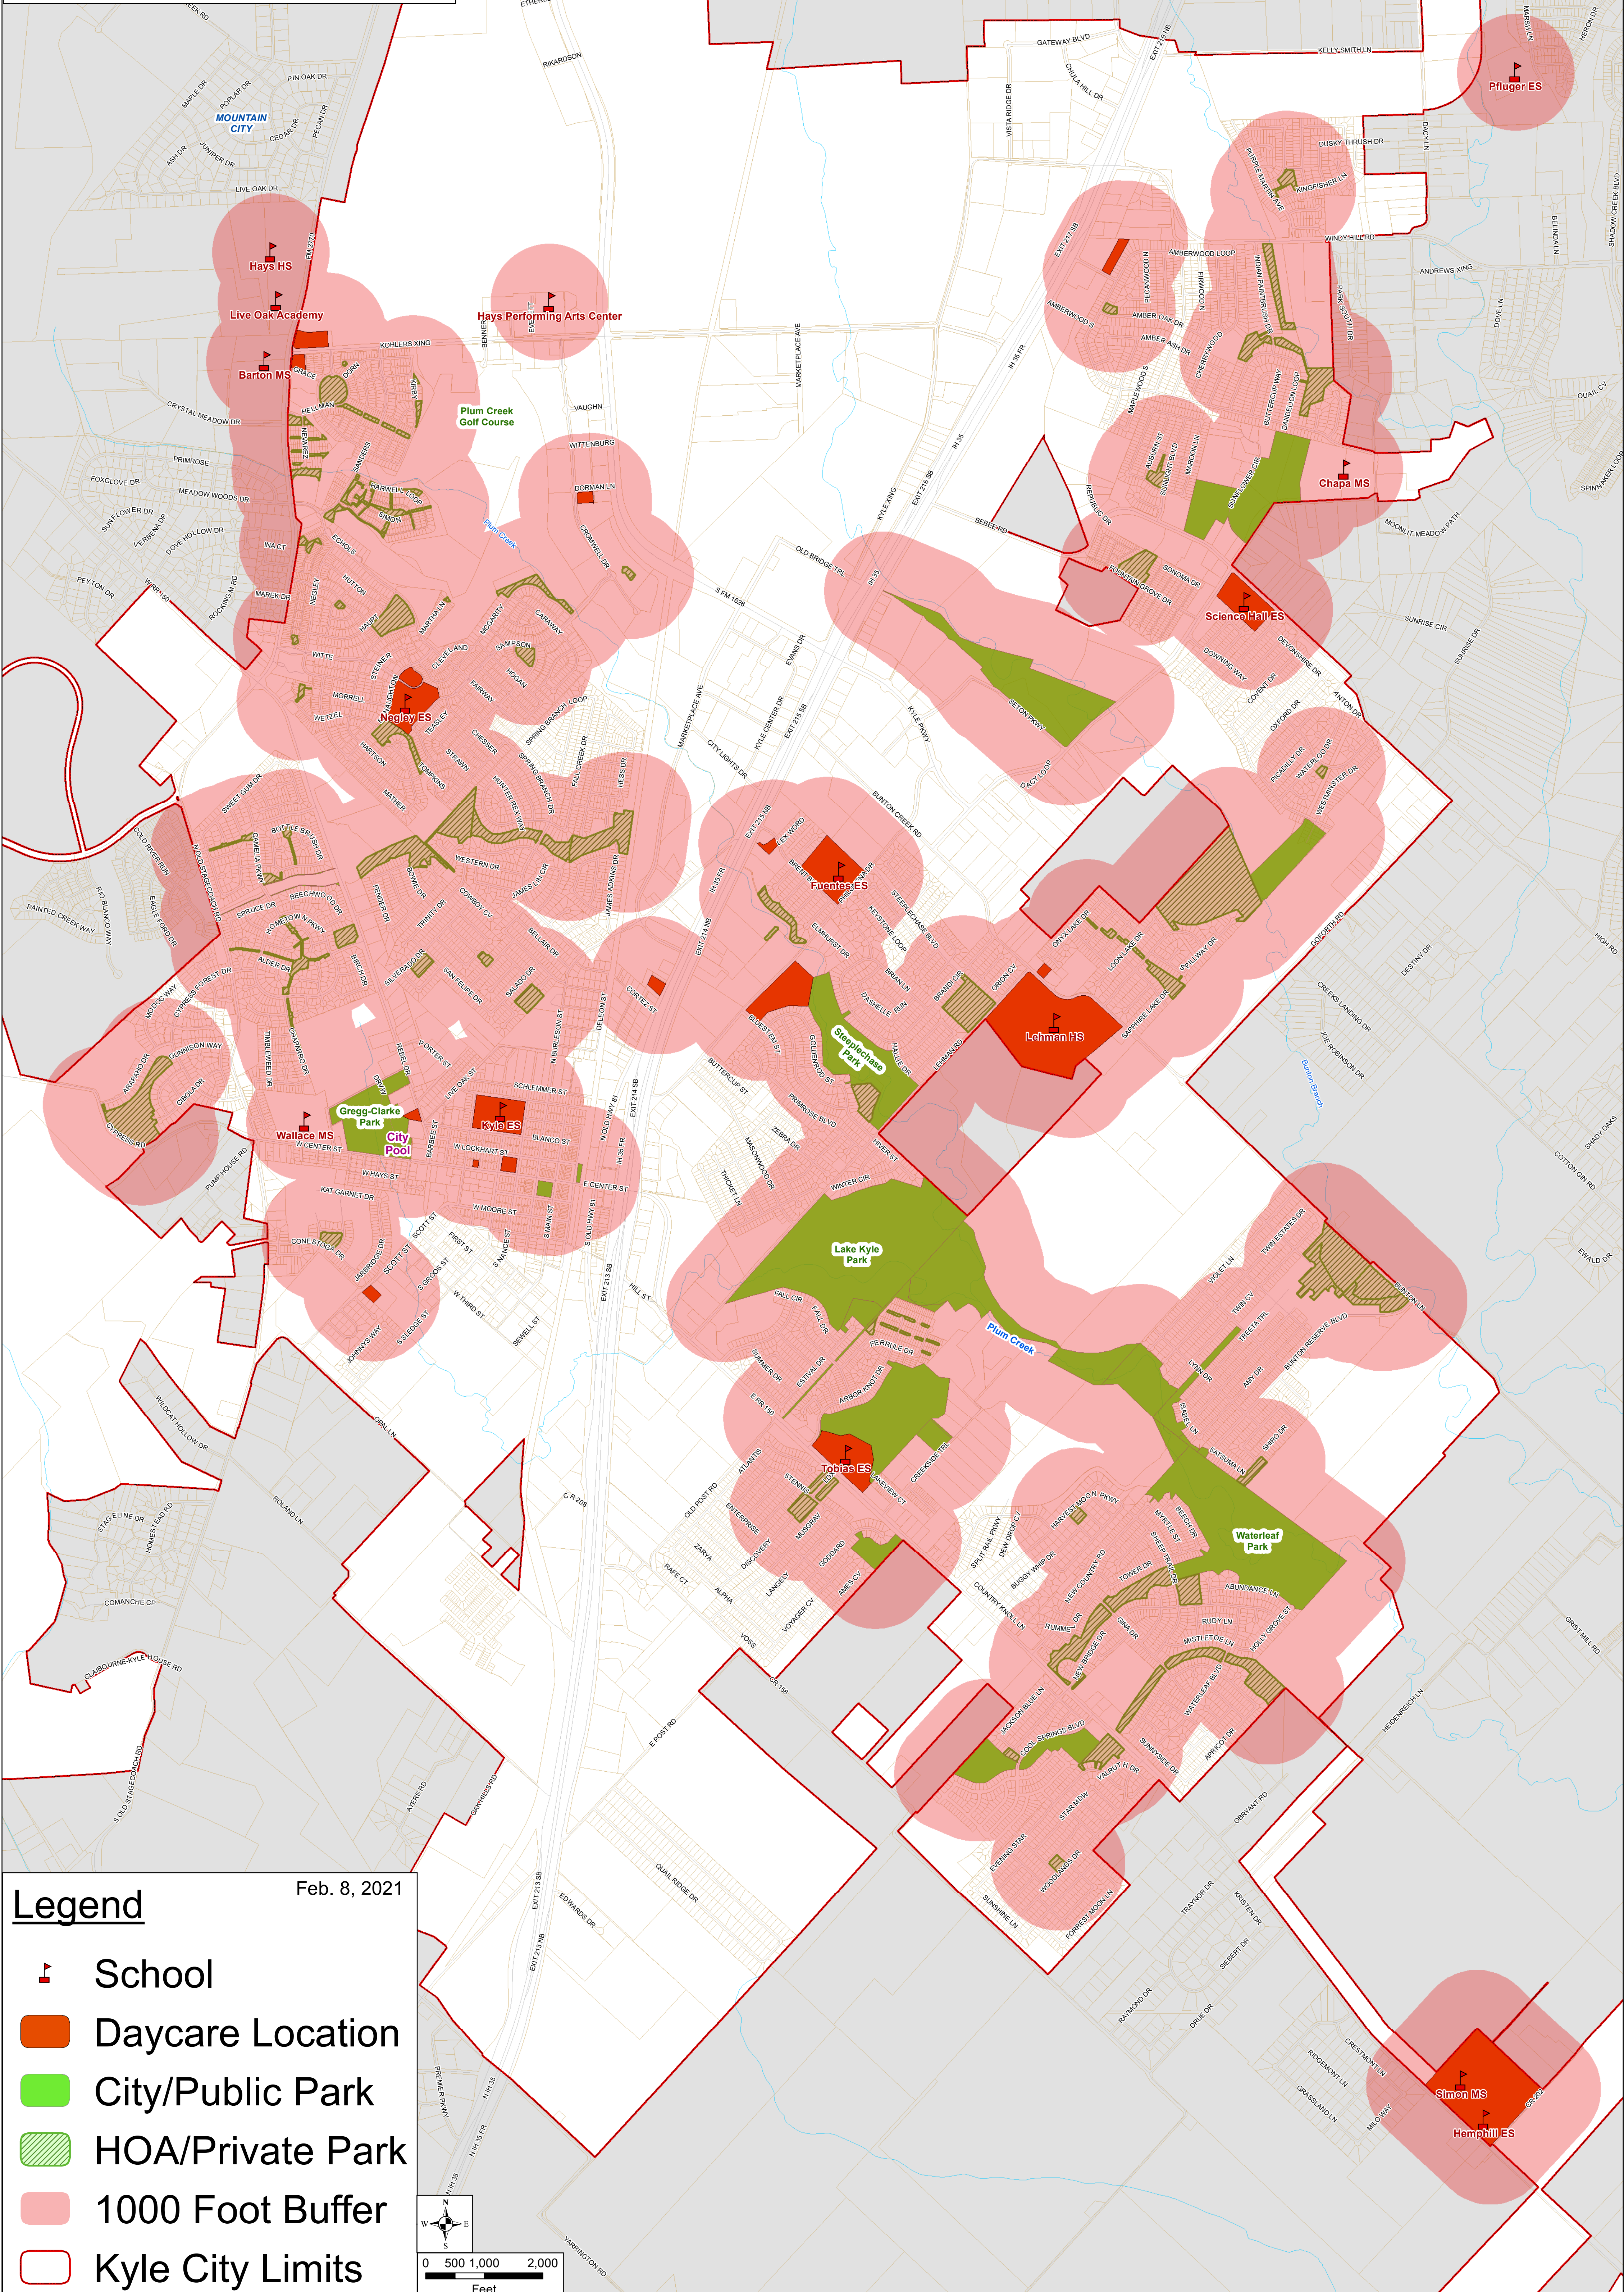

# Child Safety Zones

1000 Feet

from Schools, Daycares, and Parks

Feb. 8, 2021

## Legend

- School
- Daycare Location
- City/Public Park
- HOA/Private Park
- 1000 Foot Buffer
- Kyle City Limits