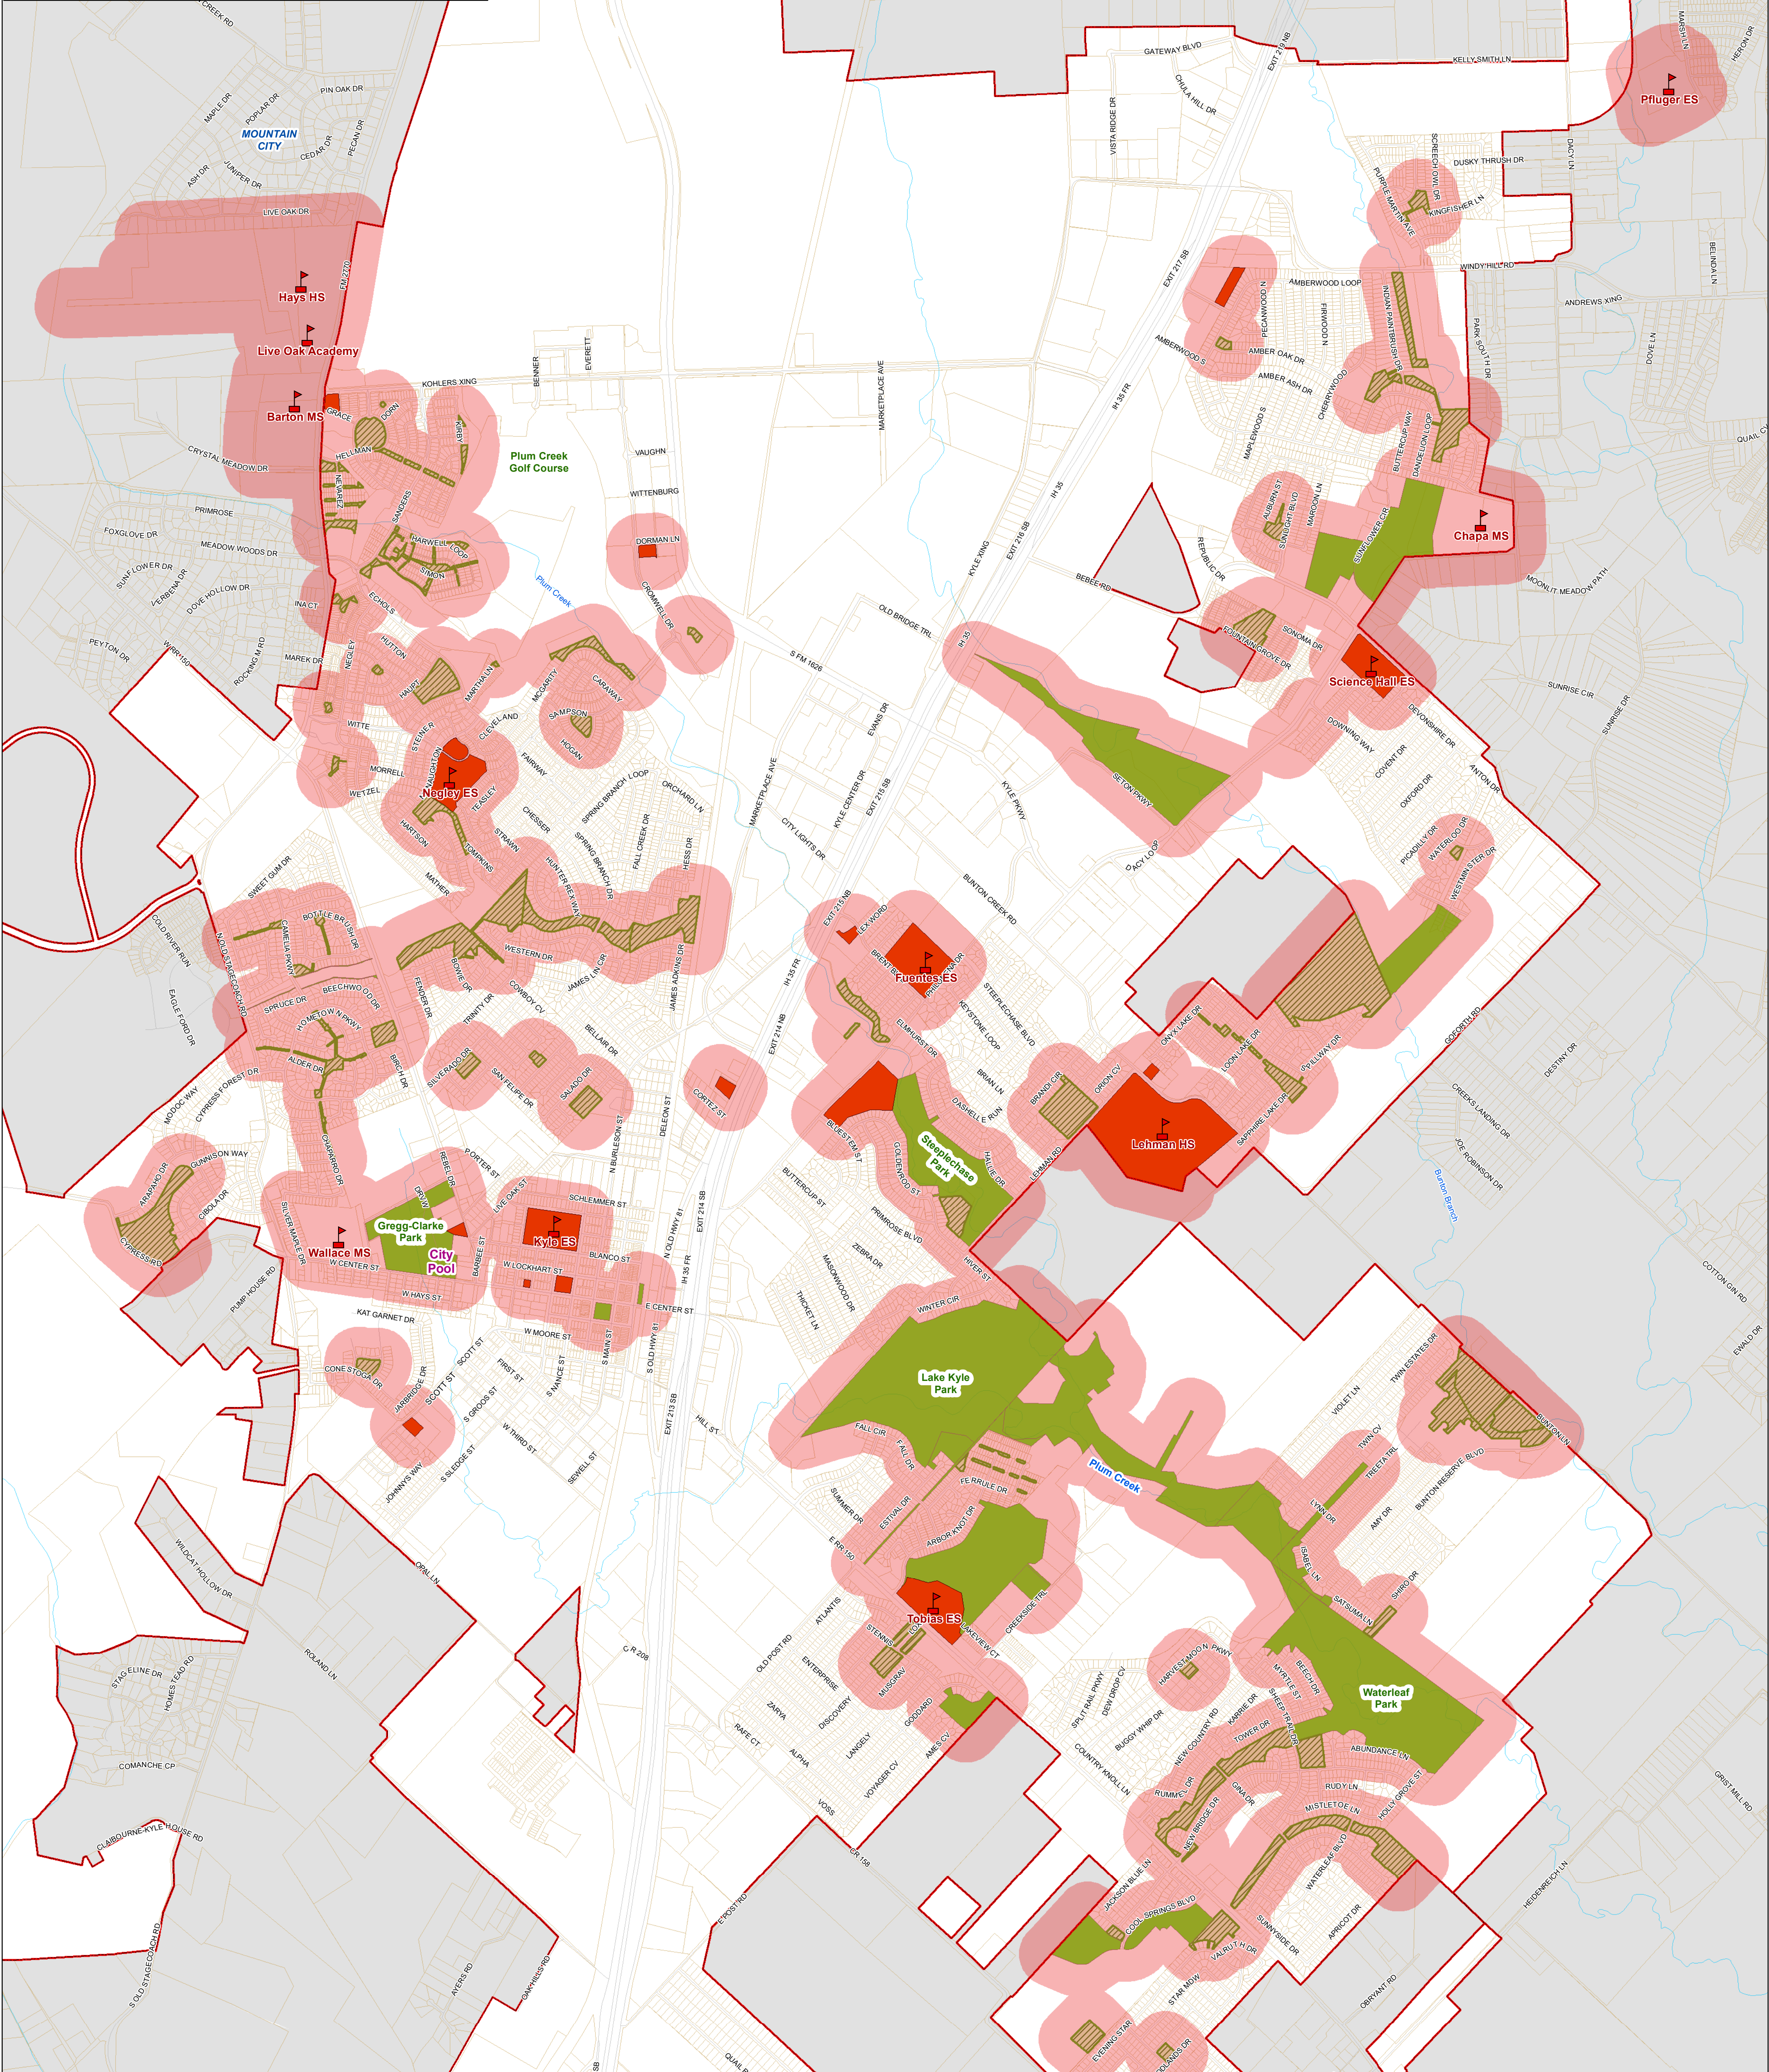

Child Safety Zones

City of Kyle

Legend

- School
- Daycare Location
- City/Public Park
- HOA/Private Park
- 500 Ft Buffer
- Kyle City Limits

May 22, 2019