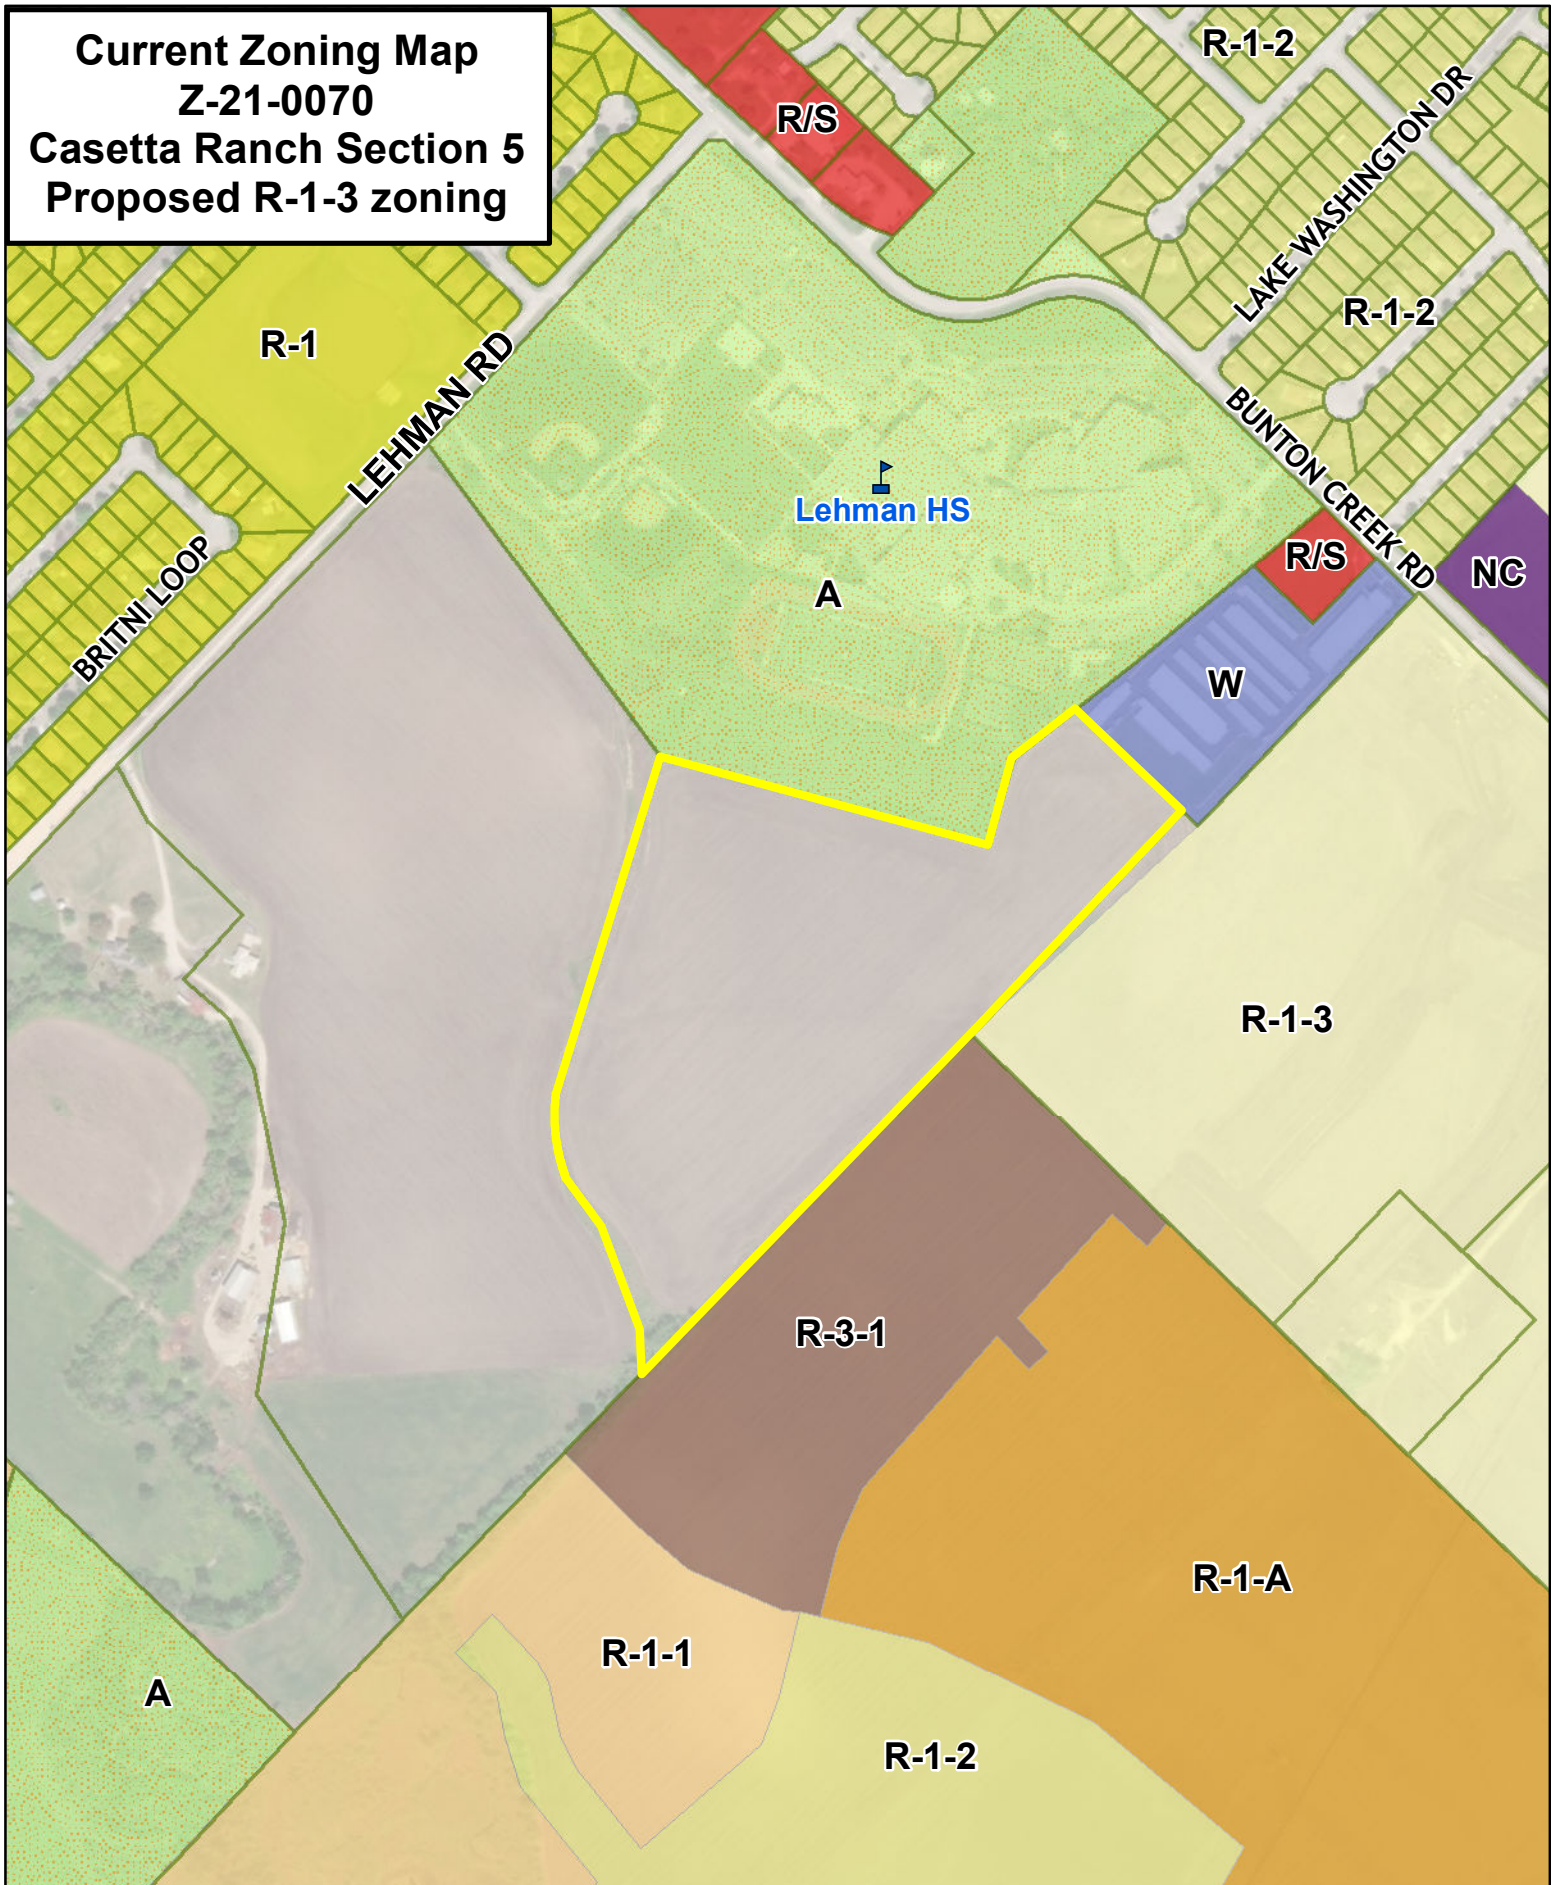

**Current Zoning Map
Z-21-0070
Casetta Ranch Section 5
Proposed R-1-3 zoning**

 Property Location

 Parcel Lines