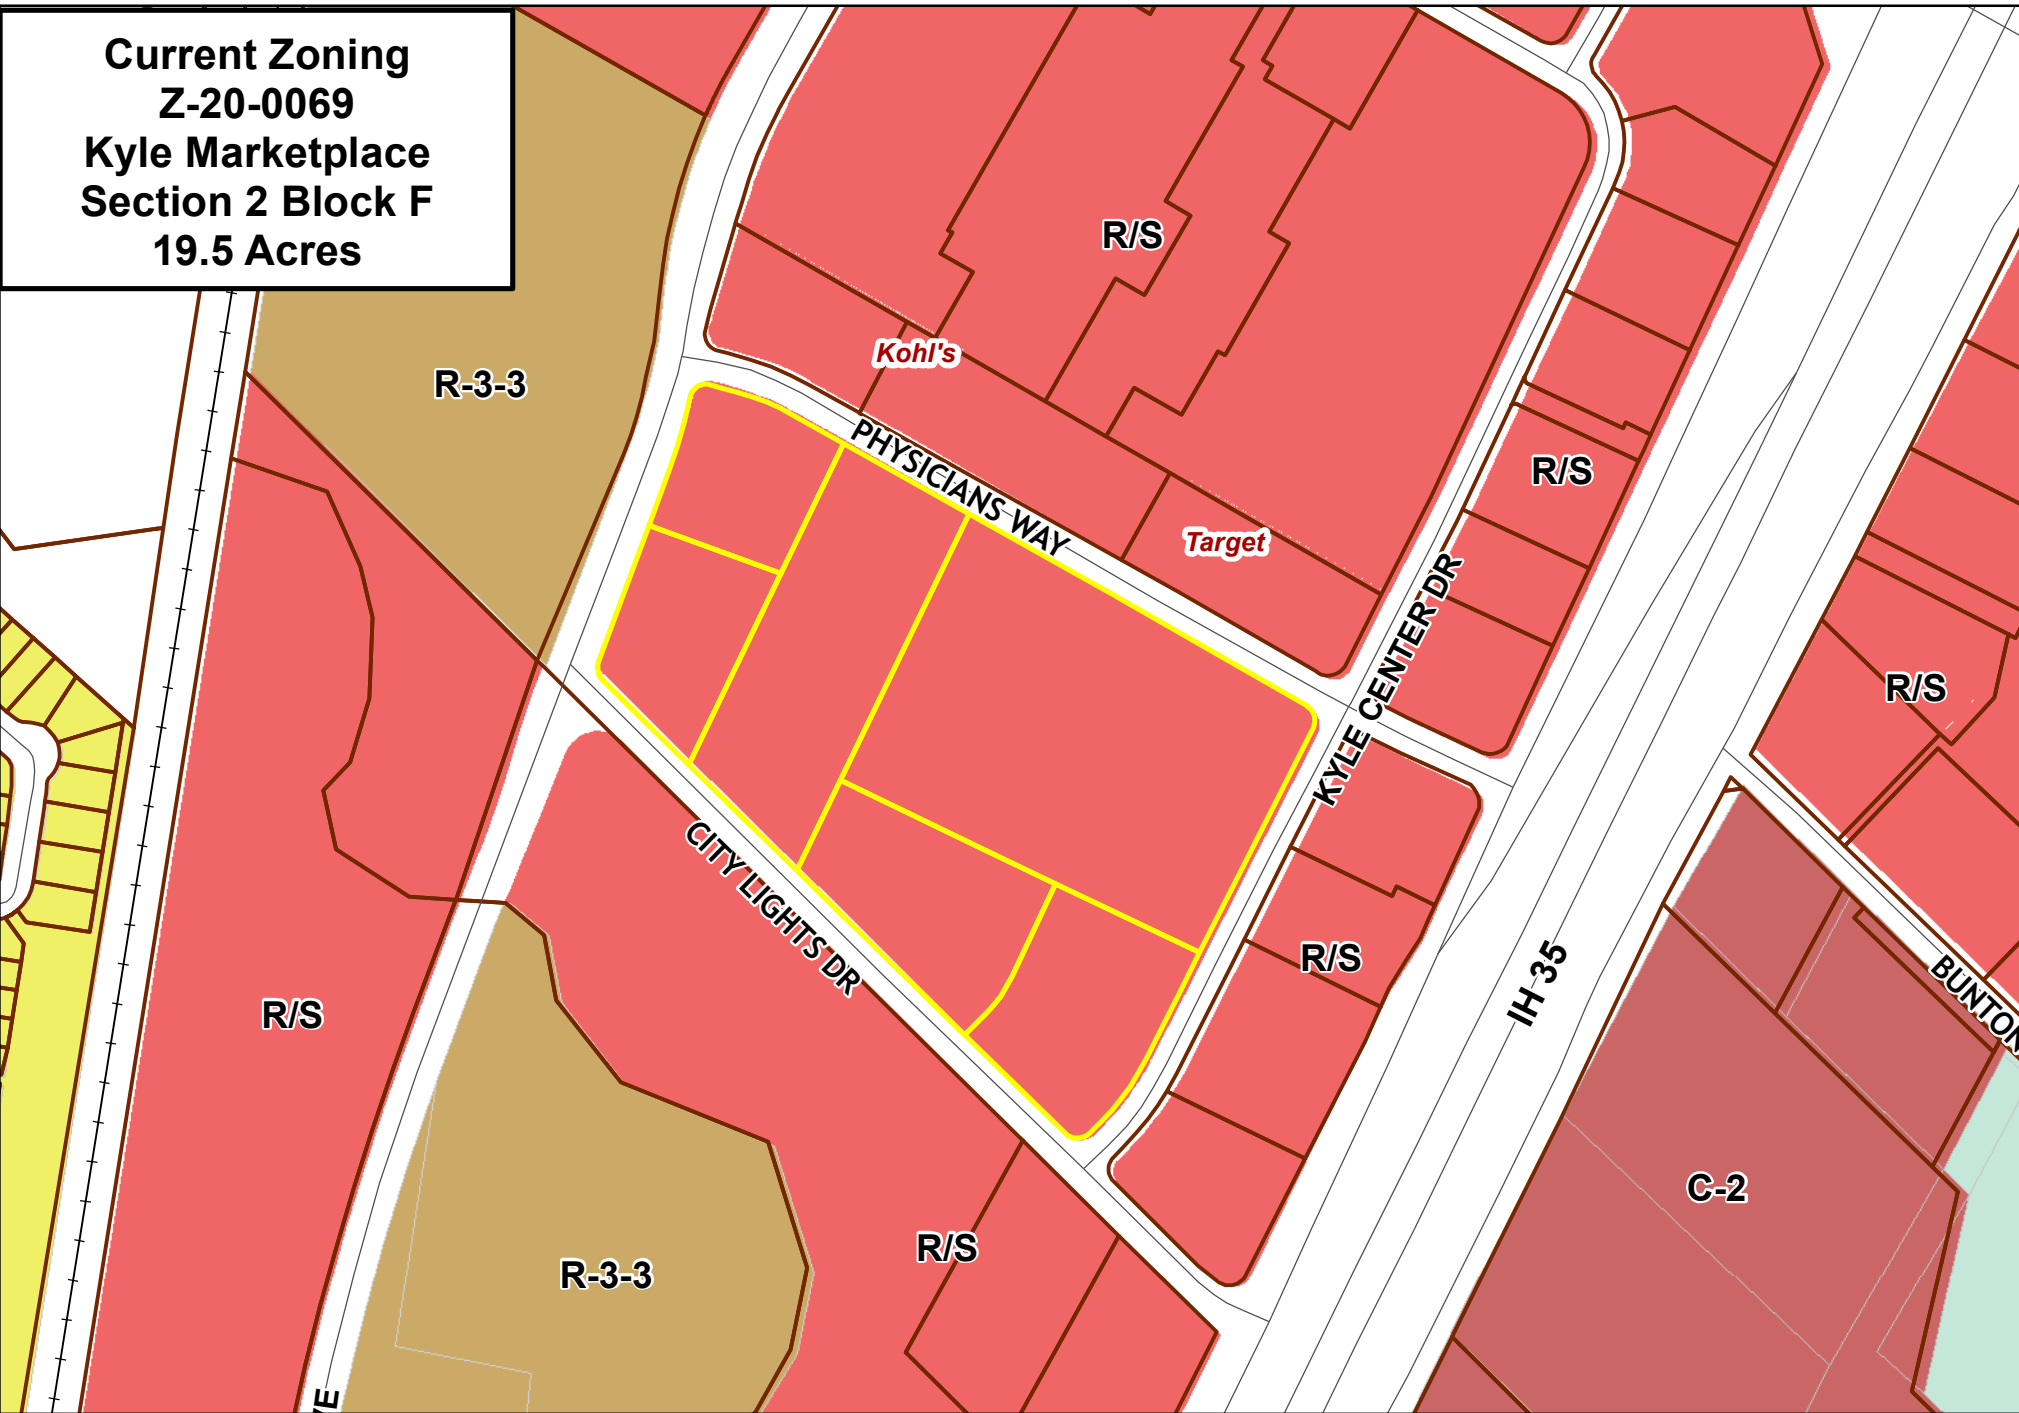

**Current Zoning**  
**Z-20-0069**  
**Kyle Marketplace**  
**Section 2 Block F**  
**19.5 Acres**

 Property Location  Parcel Lines