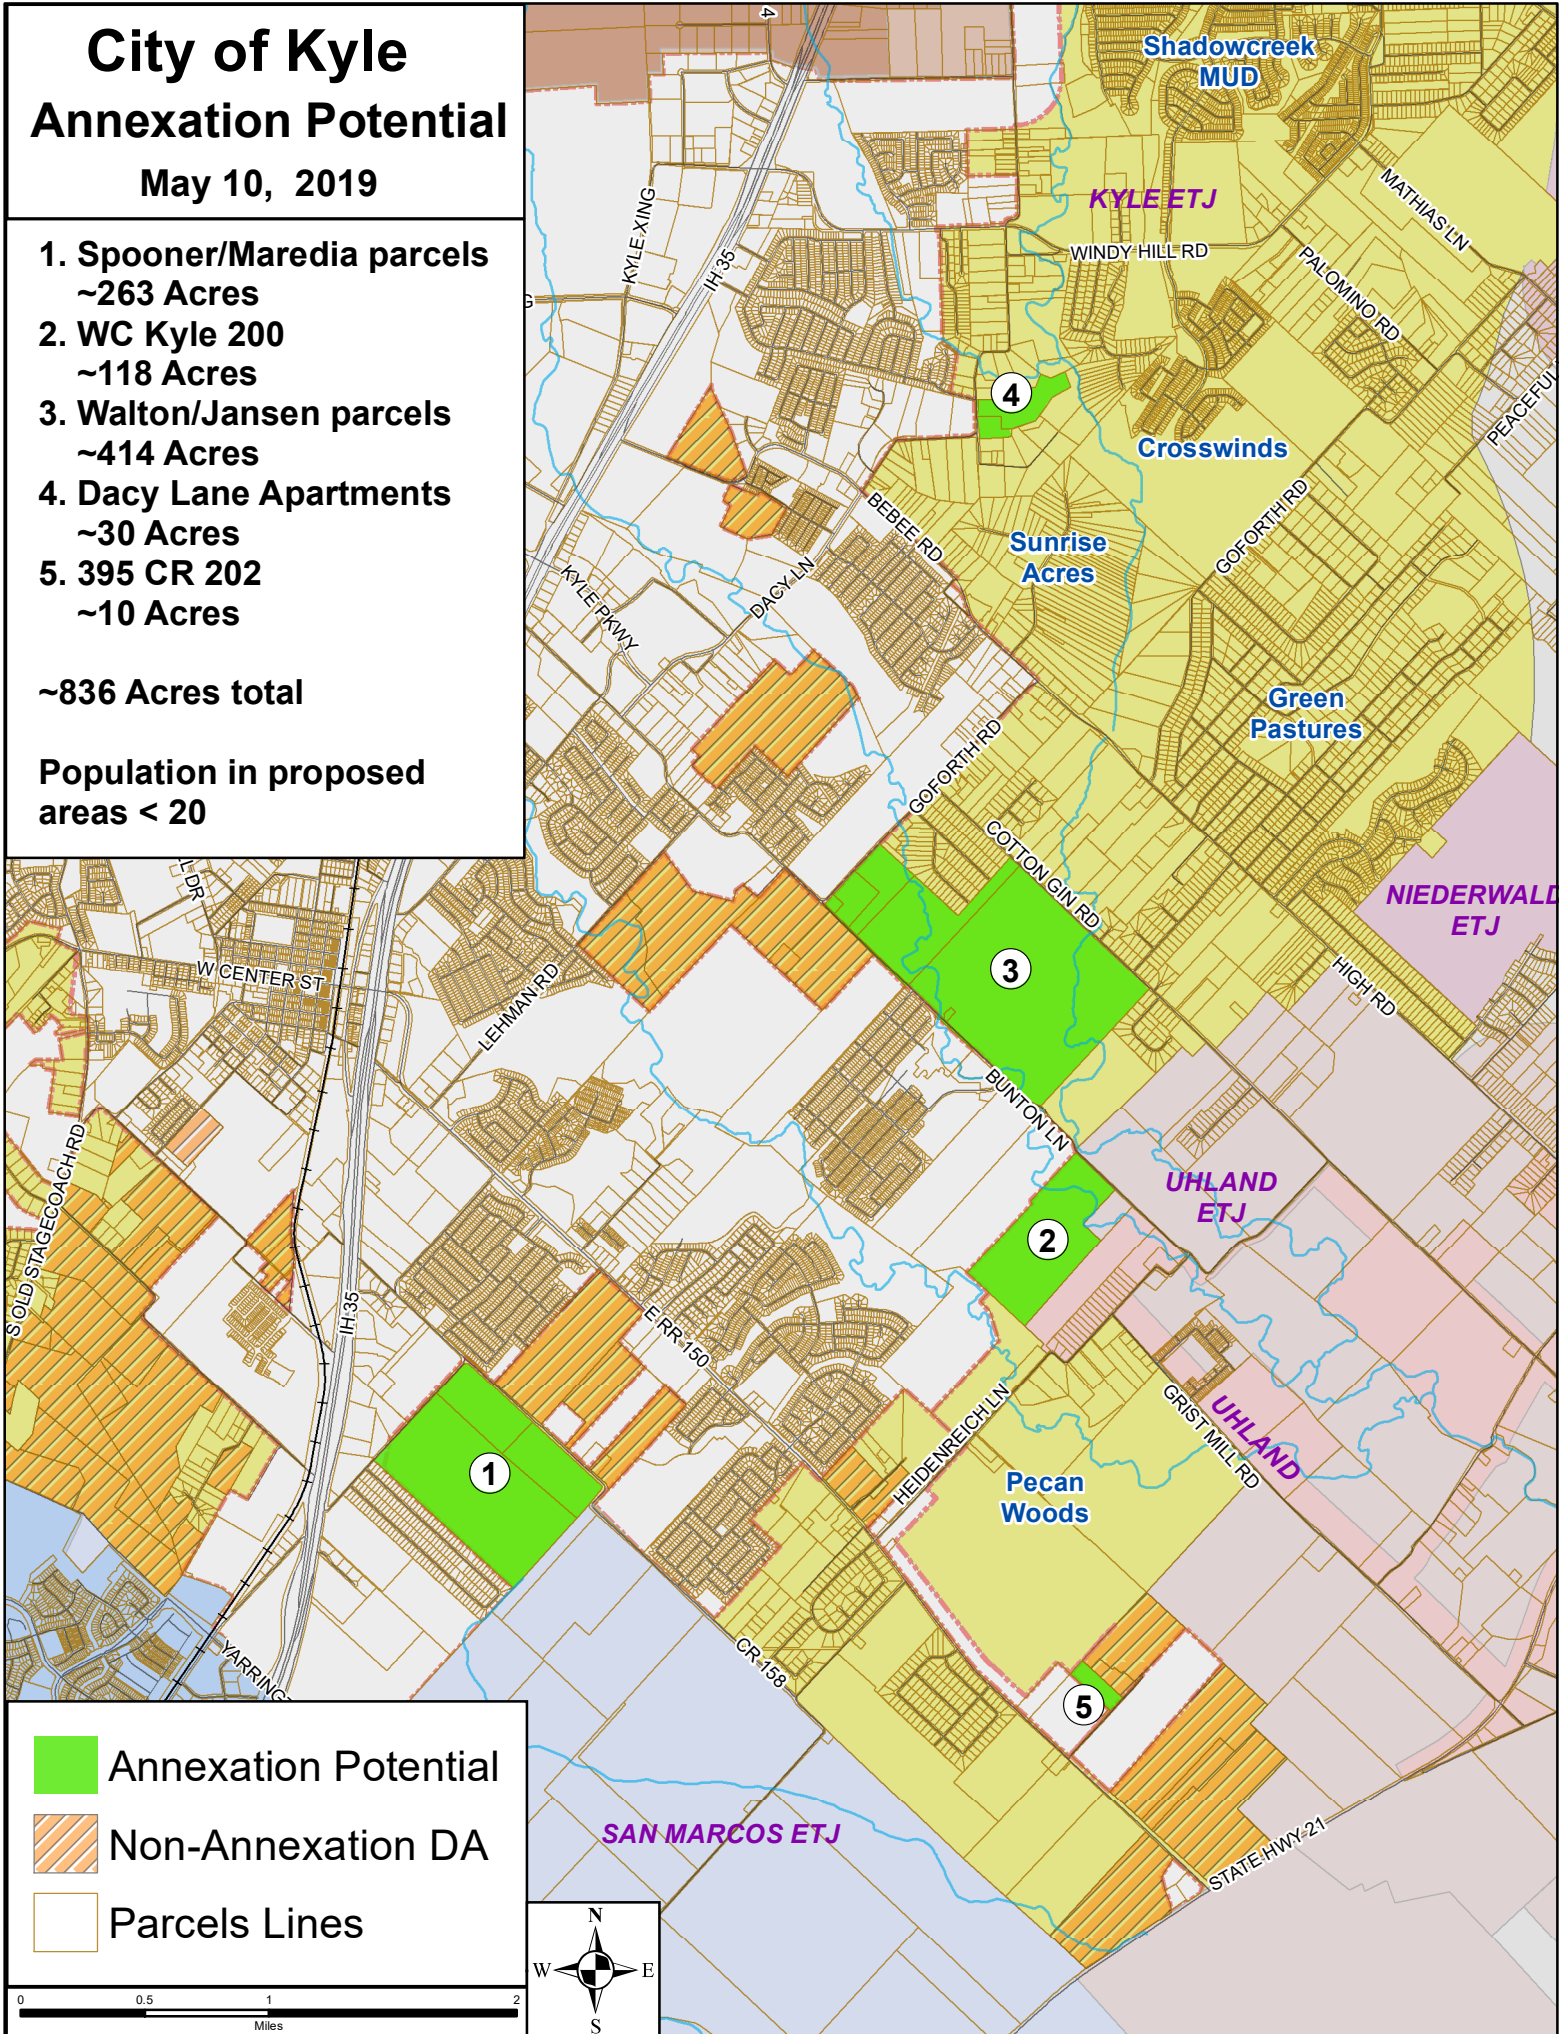

# City of Kyle Annexation Potential May 10, 2019

1. Spooner/Maredia parcels  
~263 Acres
2. WC Kyle 200  
~118 Acres
3. Walton/Jansen parcels  
~414 Acres
4. Dacy Lane Apartments  
~30 Acres
5. 395 CR 202  
~10 Acres

~836 Acres total

Population in proposed areas < 20

- Annexation Potential
- Non-Annexation DA
- Parcel Lines